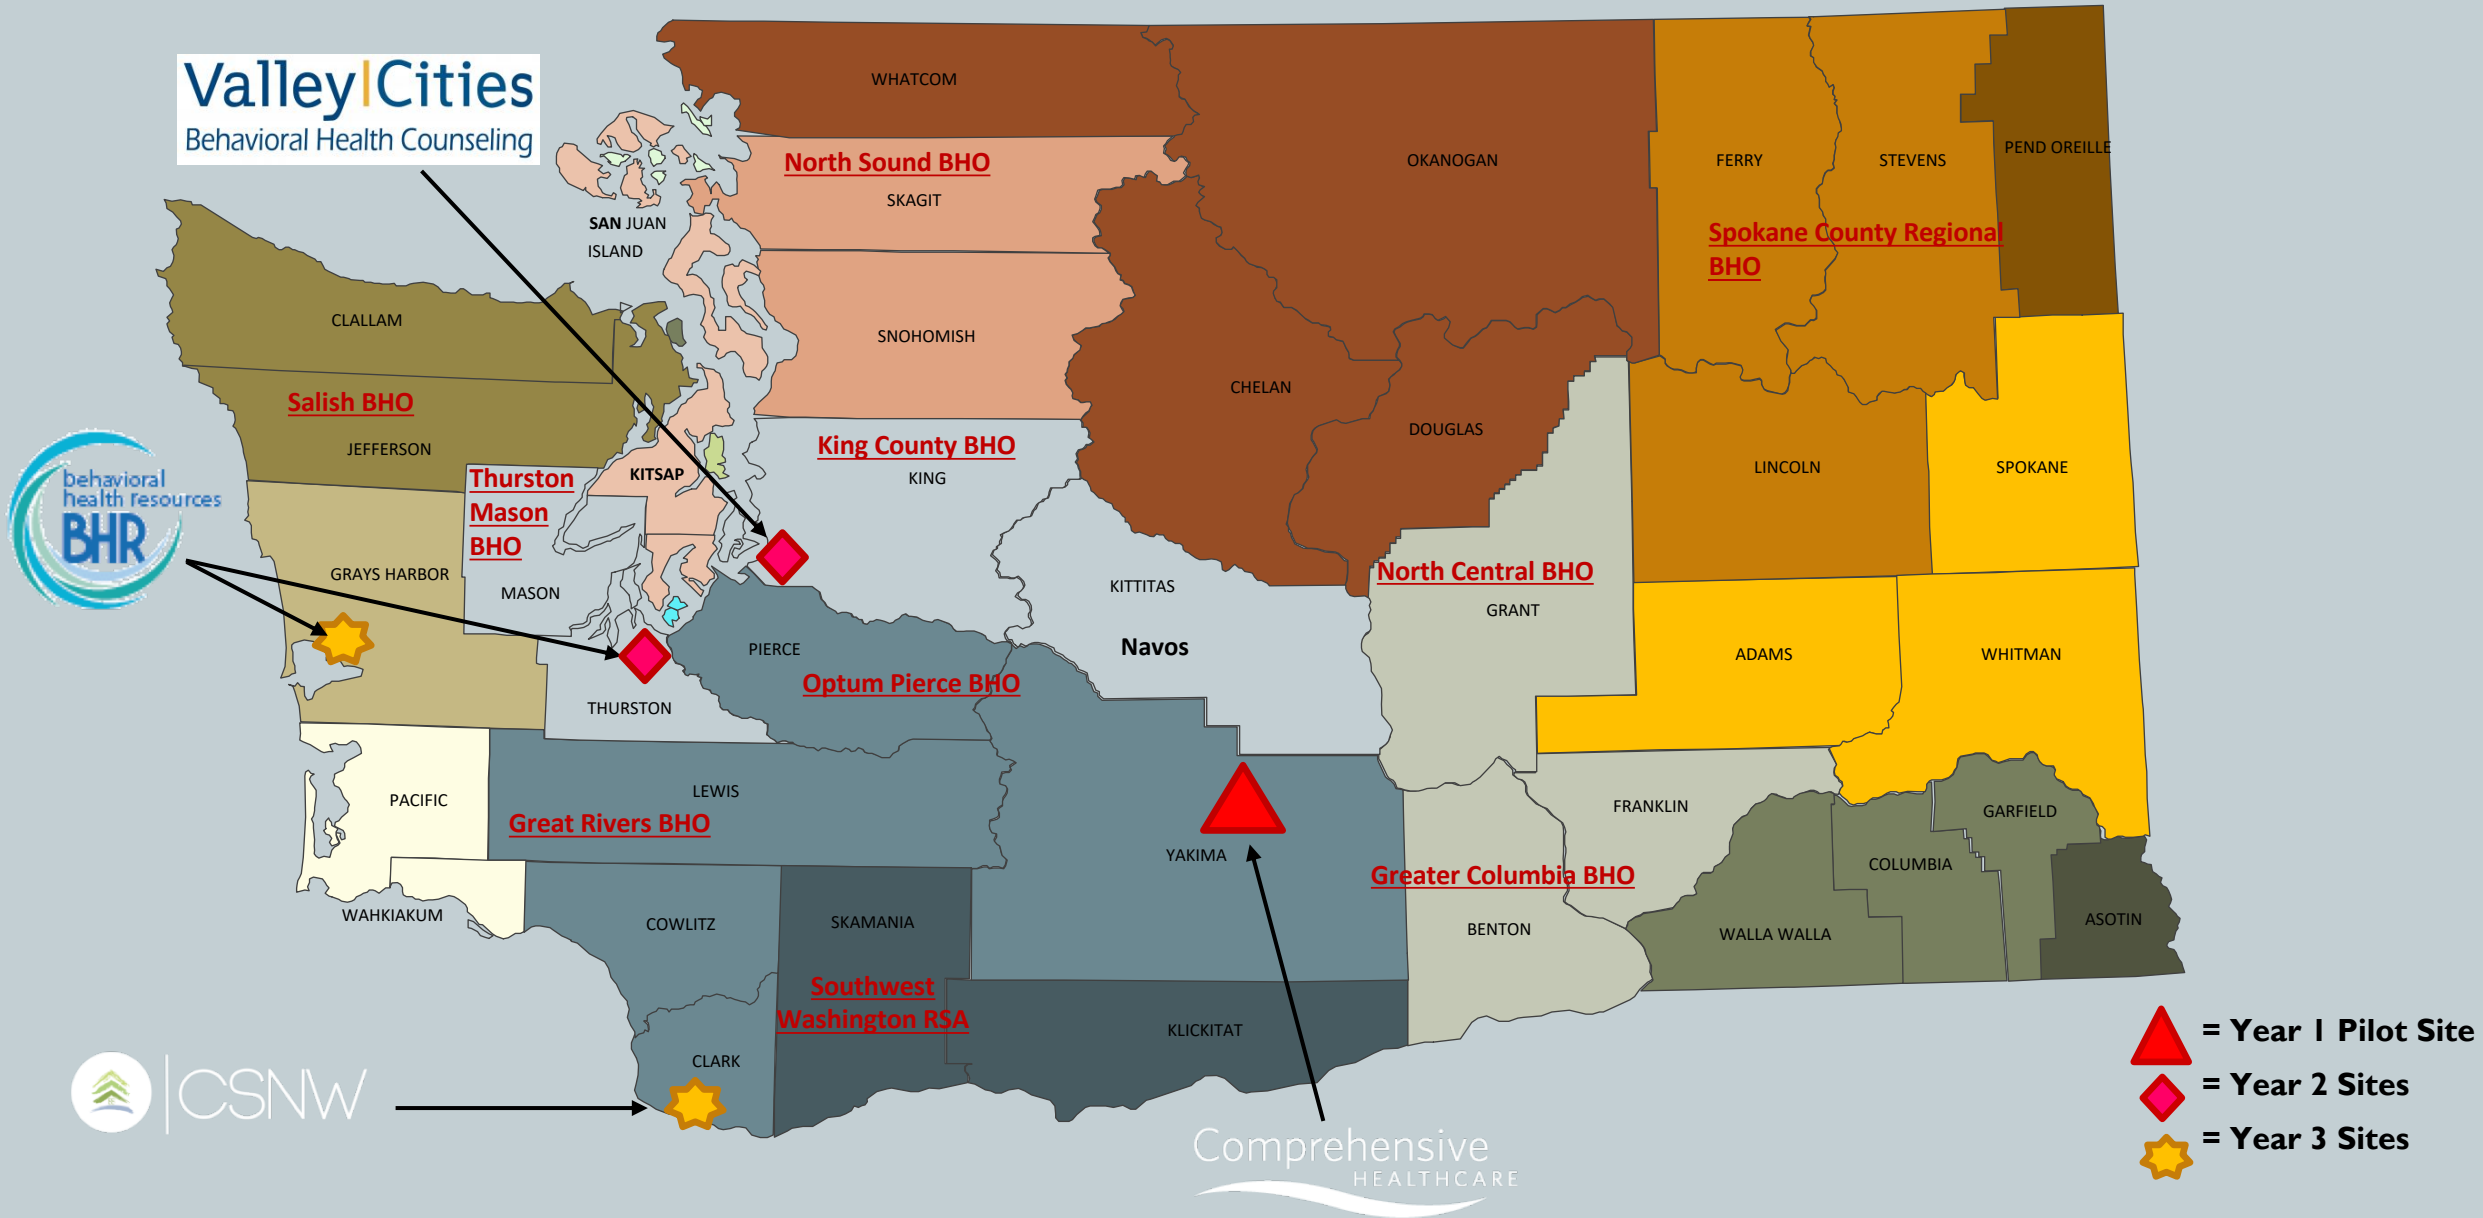

NEW JOURNEYS

EARLY INTERVENTION PROGRAMS

Valley Cities
Behavioral Health Counseling